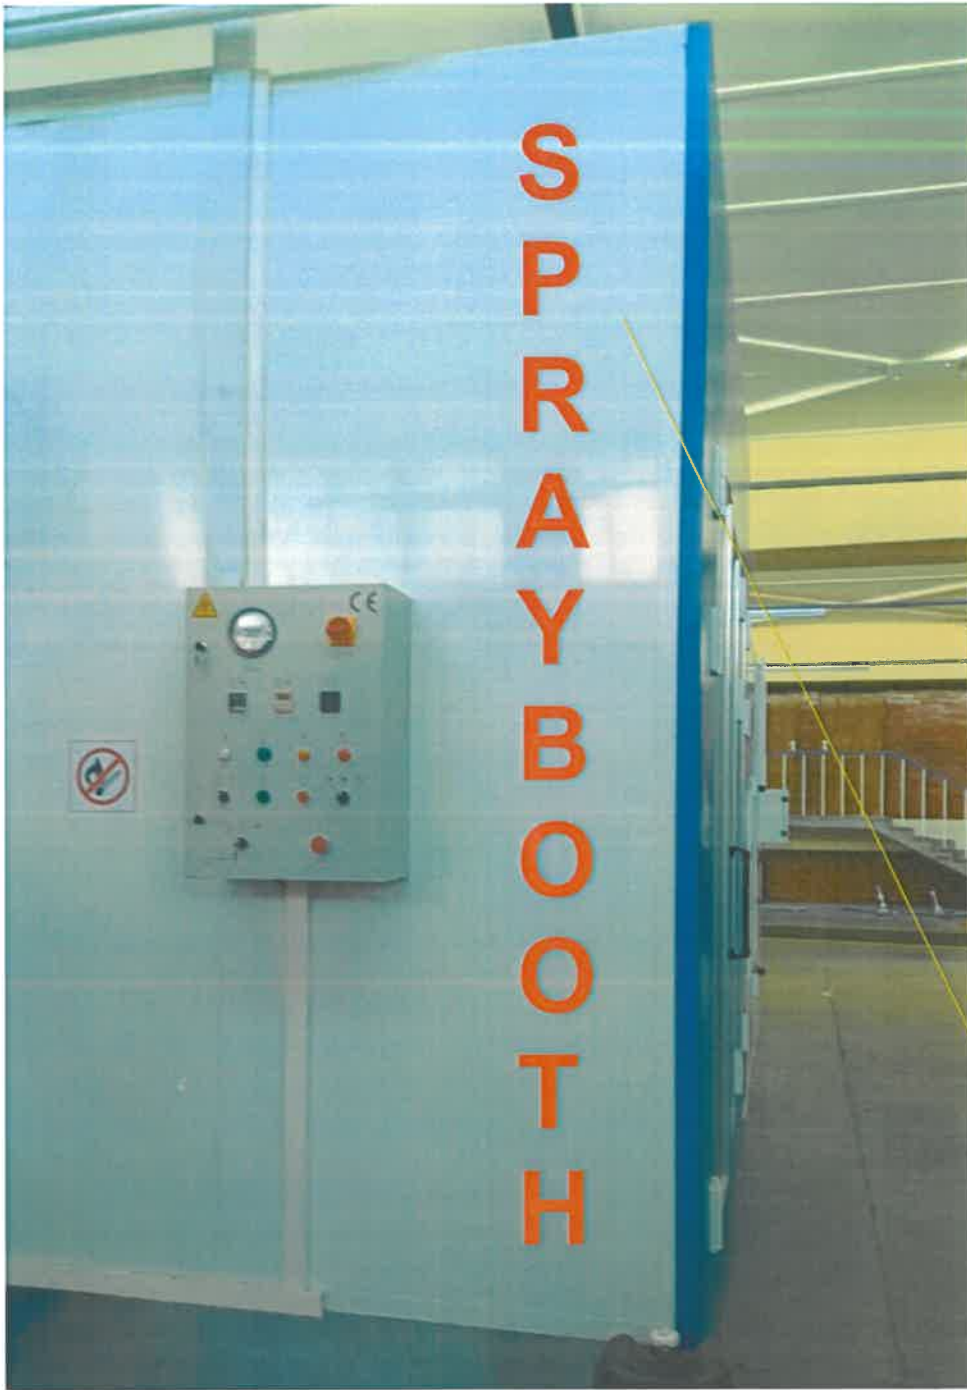

DIESEL ONLY
cut vinyl sticker
colour: white
size: 500x60mm

**SPRAY BOOTH
ENTRANCE**
cut vinyl sticker
colour: red
size: 900x200mm

SPRAYBOOTH
cut vinyl sticker
colour: red
size: 2900x200mm

**EMERGENCY EXIT
PUSH HANDLE**
cut vinyl - inside
colour: red
size: 600x125mm